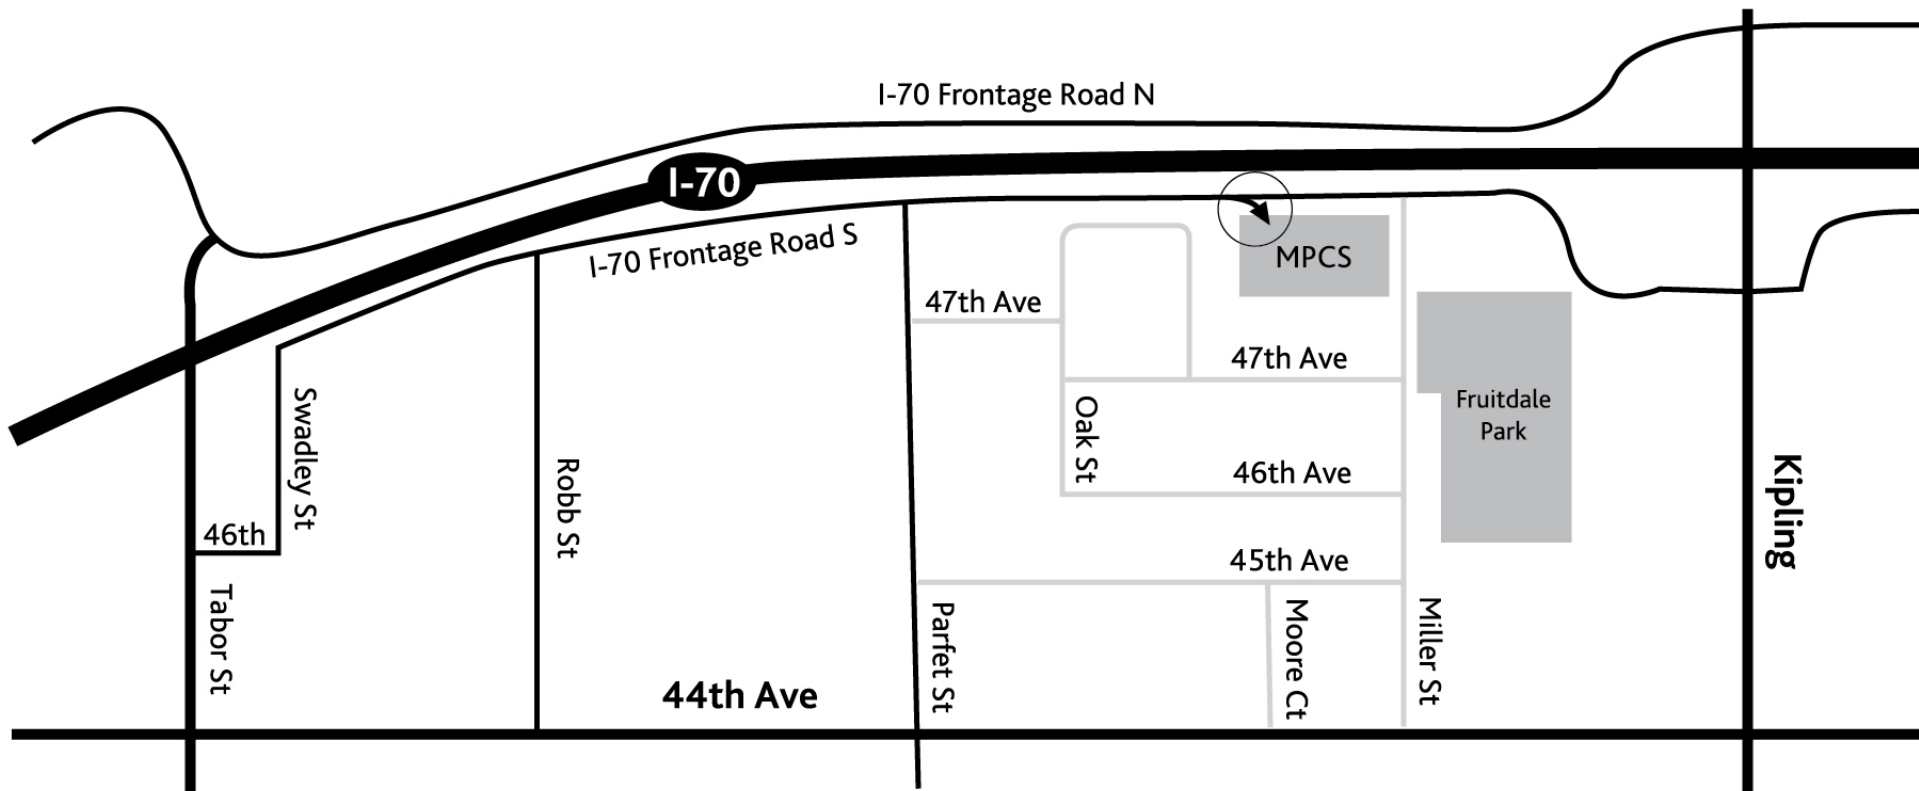

Routes to the Frontage Road for Pick-Up (Grades 1-8)

Make it Right!

In order for the Grades 1-8 pick-up queue system to work properly, we ask that all vehicles turn into the queue using a **right turn only**. This will prevent back-ups on the westbound I-70 Frontage Road.

- Any vehicles attempting to make a left into the queue will be asked to drive around the block and enter using a right turn.
- The queue is the preferred method of pick-up and drop-off for all students Grades 1-8.
- Avoid street parking if possible!

Use these routes to get to the Frontage Road:

From the NE/Olde Town Arvada Area

Take the I-70 Frontage Road N from Kipling, cross I-70 at Tabor and then 46th/Swadley to Frontage Road S

From the NW/Golden Area

Take Ward to the I-70 Frontage Road N to Tabor, then 46th/Swadley to Frontage Road S

From the South & East

Take 44th to Parfet St to the Frontage Road